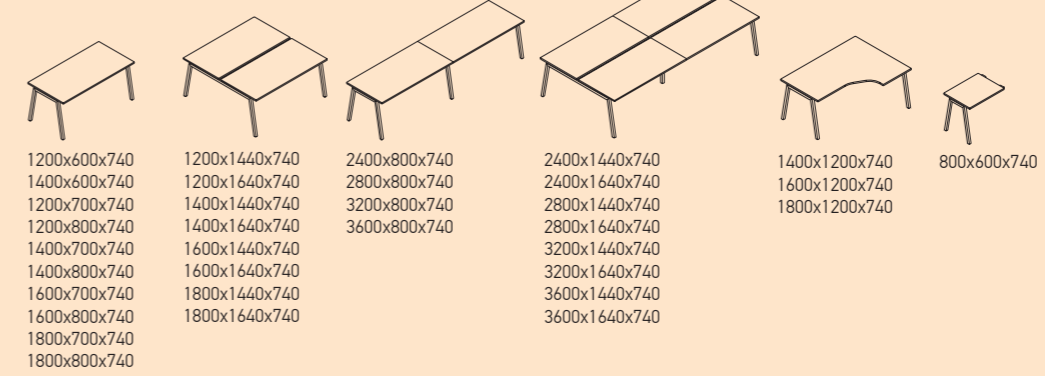

NOVA A

1200x600x740
1400x600x740
1200x700x740
1200x800x740
1400x700x740
1400x800x740
1600x700x740
1600x800x740
1800x700x740
1800x800x740

1200x1440x740
1200x1640x740
1400x1440x740
1400x1640x740
1600x1440x740
1600x1640x740
1800x1440x740
1800x1640x740

2400x800x740
2800x800x740
3200x800x740
3600x800x740

2400x1440x740
2400x1640x740
2800x1440x740
2800x1640x740
3200x1440x740
3200x1640x740
3600x1440x740
3600x1640x740

1400x1200x740
1600x1200x740
1800x1200x740

800x600x740