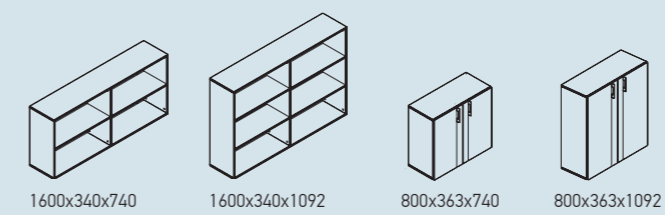

CHOICE

JAZZ

LIGHT

NOVA Basic

NOVA Line