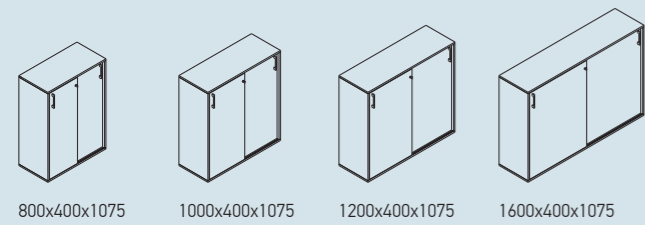

CHOICE

JAZZ

LIGHT

NOVA Basic

NOVA Line