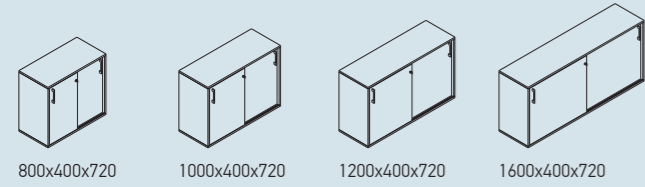

CHOICE

JAZZ

LIGHT

NOVA Basic

NOVA Line