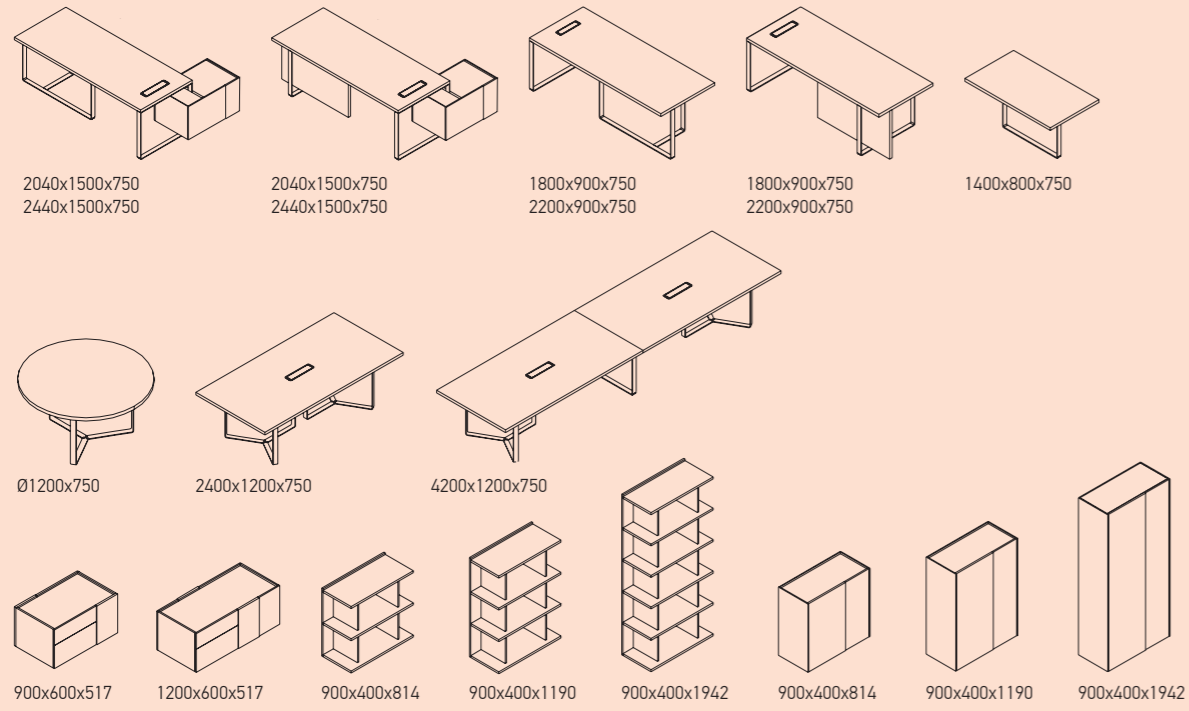

PLANA

AIR Executive

NOVA Executive

PLANA

design by Roberto Lucci & Paolo Pampanoni