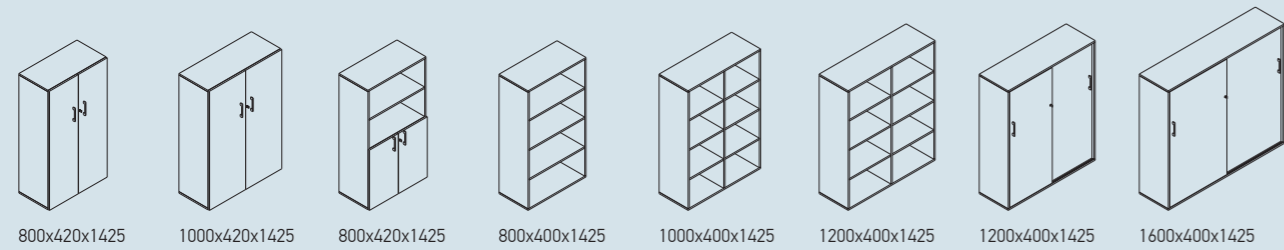

CHOICE

JAZZ

LIGHT

NOVA Basic

NOVA Line