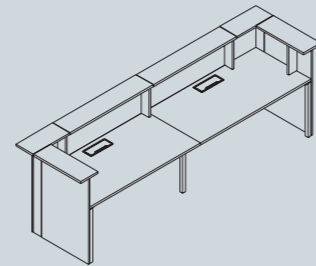

COSY

2000x800x1025

ICE

2000x900x1000

ICE Sit-stand

2020x1020x1200

3230x1020x1200

NOVA

1600x935x1125
1800x935x1125

3200x935x1125

3340x1735x1125

3470x935x1125

TERA

3000x893x1115

3350x1100x1115

2600x2000x1115

Ø1100x1115

Ø1048x750

900x893x1115
1150x893x1115
1500x893x1115

900x893x750
1150x893x750
1500x893x750

312x546x711

312x546x711

Reception

COSY